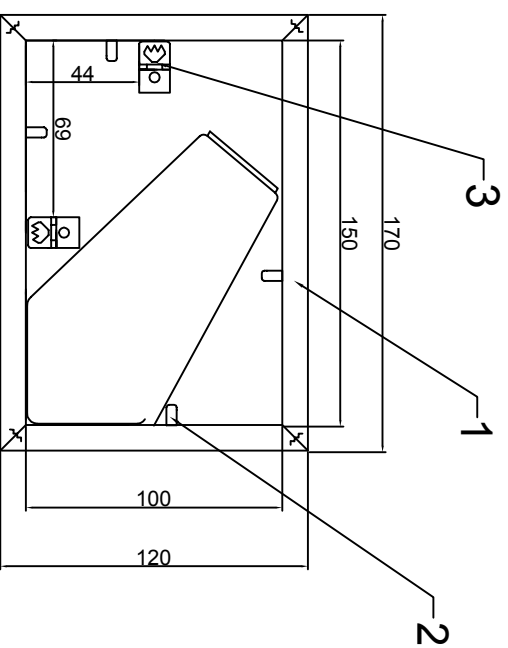

MILO 10x15

3	Zawieszka ZW-1RBM - 2 szt
2	Lamfleks - 4 szt
1	Rama 170x120 mm

3	Hanger ZW-1RBM - 2 pcs
2	Lamflex - 4 pcs
1	Frame 170x120 mm

Rysował	K. Rybiński	Typa rysunku		ADEO ramka MILO 10x15 - Plecy	
Sprawił	A. Sobieska	Data		Skala	
Zakwalifikował	A. Sobieska	15.10.2019	15.10.2019	Numer rysunku	
				MN/ADEO/1015