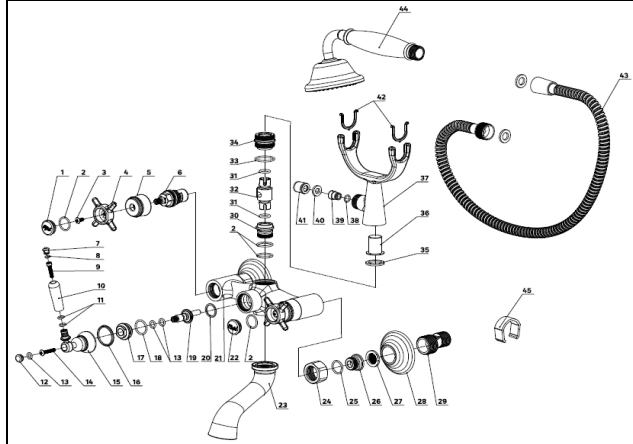

DRAWING FINISH GOOD

ITEM	NAME	QTY/UNIT	MANUFACTURER NAME	MANUFACTURER REF	SIZE / WEIGHT/DIAMETER	MATERIAL AND GRADE	FINISHING
1	Plug	1	GAOAO	q43177	4	Ceramic	
2	O ring	4	GAOAO	m19126N		EPDM	
3	Screw	2	GAOAO	g24384T	2	SUS304	
4	Handle	2	GAOAO	f06448CJA	54	Zinc alloy	CHROME 3 PLATING
5	Beauty cover	2	GAOAO	t09472CJA	6	ABS	CHROME 3 PLATING
6	Head work	2	WANHAI	24KK-1	29	PA+Ceramic	
7	Nut	1	GAOAO	c23428CJA	3	Brass	CHROME 3 PLATING
8	O ring	1	GAOAO	m19219N		EPDM	
9	Screw	1	GAOAO	g24303	3	Stainless steel	
10	Ceramic rod	1	GAOAO	q05214	10	Ceramic	
11	O ring	2	GAOAO	m19245N		EPDM	
12	Plug	1	GAOAO	q43175	1	Ceramic	
13	O ring	3	GAOAO	m19007N		EPDM	
14	Screw	1	GAOAO	g24415		Stainless steel	
15	Diverter handle	1	GAOAO	f06449CJA	43	Zinc alloy	CHROME 3 PLATING
16	Friction ring	1	GAOAO	v26822		POM	
17	Diverter connector	1	GAOAO	v49106	4	POM	
18	O ring	1	GAOAO	m19185N		EPDM	
19	Shift rod	1	GAOAO	c20532E-2	29	Brass	
20	Friction ring	1	GAOAO	x26516		Plastic	
21	Body	1	GAOAO	a03052CJSA	445	Brass	CHROME 3 PLATING
22	plug	1	GAOAO	q43178	4	Ceramic	
23	Spout	1	GAOAO	a39775CJSA	186	Brass	CHROME 3 PLATING
24	Hexnut	2	GAOAO	g23394CJA	27	Stainless steel	CHROME 3 PLATING
25	O ring	2	GAOAO	m19184N		EPDM	
26	Inlet connector	2	GAOAO	g49120T-2	22	Stainless steel	
27	G3/4 washer	2	GAOAO	m26821N		EPDM+SUS304	
28	Rosettes	2	GAOAO	g09462CJA	15	Stainless steel	CHROME 3 PLATING
29	S LEG	2	GAOAO	g30089T	53	SUS304	
30	Connector	1	GAOAO	c49113E-2	19	Brass	
31	O ring	2	GAOAO	m19212N		EPDM	
32	Diverter connector	1	GAOAO	v20529	8	POM	
33	O ring	1	GAOAO	m19022N		EPDM	
34	Outer connector	1	GAOAO	c49114CJEA	34	Brass	CHROME 3 PLATING
35	Washer	1	GAOAO	m26028N		EPDM	
36	Connector tube	1	GAOAO	v49104	5	POM	
37	Hook	1	GAOAO	f34229CJA	274	Zinc alloy	CHROME 3 PLATING
38	O ring	1	GAOAO	m19177N		EPDM	
39	Connector tube	1	GAOAO	c49105E-2	7	Brass	
40	Washer	1	GAOAO	m26372N		EPDM	
41	Check valve	1	KORIE	816061A	2	POM	
42	U shape pad	2	GAOAO	t15149GY4		ABS	
43	Shower hose	1	GAOAO	806159CJEA-A	207	SUS304+Brass	CHROME 3 PLATING
44	Hand shower	1	GAOAO	804368CJA		POM	CHROME 3 PLATING
45	Hex nut protector	1	GAOAO	w15036	3	PP	